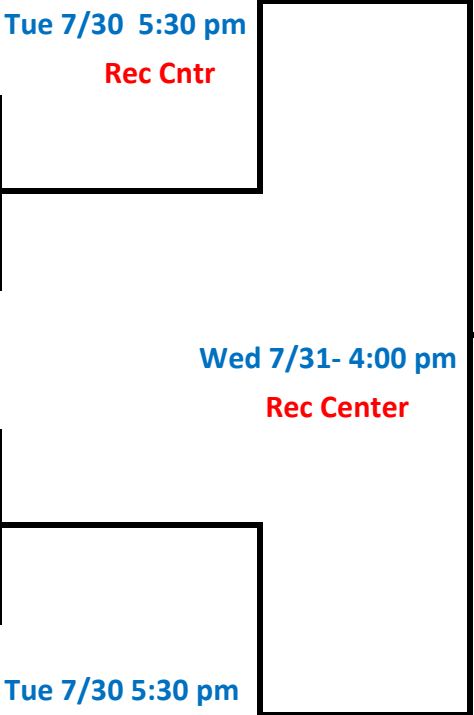

2024 Herald Journal
GIRLS 14 DOUBLES

***Please notice location in red**

Lauren Brough/Annalee Hooley

bye

Mailee Falslev/Kinlee Ellis
Mon 7/29 - 5:30 pm
Rec Center
Jane Olsen/Brynn Bischoff

Tue 7/30 5:30 pm
Rec Cntr

5th Place

Wed 7/31 - 4:00 pm
Rec Center

Karlee Roundy/Jane Skousen
bye

Wed 7/31- 4:00 pm
Rec Center

1st Place

bye
Amelia/Evelyn Wilkinson

Tue 7/30 5:30 pm
Rec Center